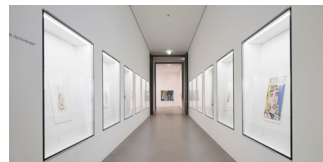

## Pinakothek der Moderne, Munich

Artistic fascination: tastefully presented in twelve showcases

In addition to numerous projects in the interior lighting sector, our wide-ranging expertise is also in demand for museum lighting. feno has designed the lighting for twelve showcases at the Munich Pinakothek der Moderne art gallery. Thanks to our fd dmx 4-48 350 dimmers each work of art is displayed in warm white and cold white light colours. We paid special attention to the lighting for the angled back panels of the showcases. The aim was to create uniform illumination that did not dazzle visitors despite the angled back panels. Our fc s.dmx 48u controller made this possible because the dynamic lighting scenes can be fully programmed via the software and precisely controlled.

### Used Products:

Project-specific LED modules (warm white, cold white);  
fc s.dmx 48u; fd dmx 4-48 350

**Contractor:** Staatliche Graphische Sammlung Munich

**Light planning:** feno GmbH

**Photograph credits:** Florian Holzherr