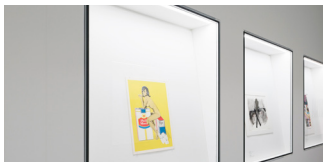

## Pinakothek der Moderne, Munich

Artistic fascination: tastefully presented in twelve showcases

In addition to numerous projects in the interior lighting sector, our wide-ranging expertise is also in demand for museum lighting. feno has designed the lighting for twelve showcases at the Munich Pinakothek der Moderne art gallery. Thanks to our fd dmx 4-48 350 dimmers each work of art is displayed in warm white and cold white light colours. We paid special attention to the lighting for the angled back panels of the showcases. The aim was to create uniform illumination that did not dazzle visitors despite the angled back panels. Our fc s.dmx 48u controller made this possible because the dynamic lighting scenes can be fully programmed via the software and precisely controlled.

### Used Products:

Project-specific LED modules (warm white, cold white);  
fc s.dmx 48u; fd dmx 4-48 350

**Contractor:** Staatliche Graphische Sammlung Munich

**Light planning:** feno GmbH

**Photograph credits:** Florian Holzherr