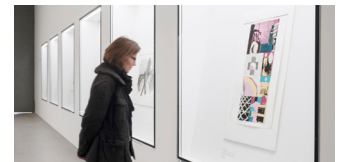

## Pinakothek der Moderne, Munich

Artistic fascination: tastefully presented in twelve showcases

In addition to numerous projects in the interior lighting sector, our wide-ranging expertise is also in demand for museum lighting. feno has designed the lighting for twelve showcases at the Munich Pinakothek der Moderne art gallery. Thanks to our fd dmx 4-48 350 dimmers each work of art is displayed in warm white and cold white light colours. We paid special attention to the lighting for the angled back panels of the showcases. The aim was to create uniform illumination that did not dazzle visitors despite the angled back panels. Our fc s.dmx 48u controller made this possible because the dynamic lighting scenes can be fully programmed via the software and precisely controlled.

### Used Products:

Project-specific LED modules (warm white, cold white);  
fc s.dmx 48u; fd dmx 4-48 350

**Contractor:** Staatliche Graphische Sammlung Munich

**Light planning:** feno GmbH

**Photograph credits:** Florian Holzherr