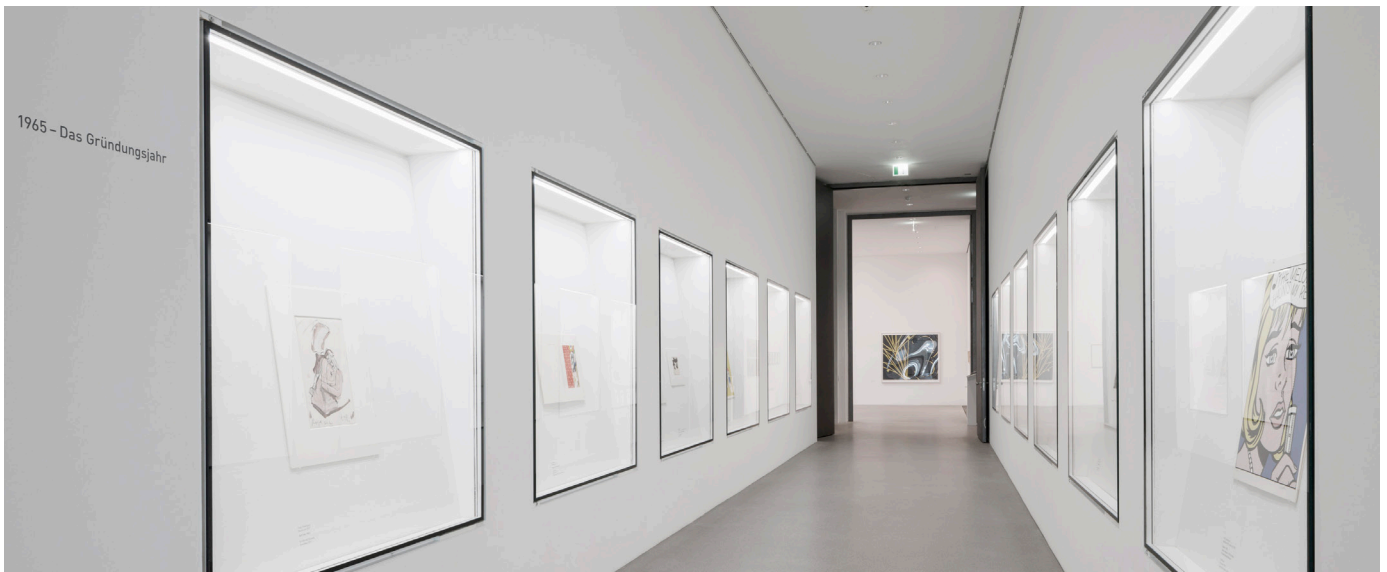

## Pinakothek der Moderne, Munich

Artistic fascination: tastefully presented in twelve showcases

In addition to numerous projects in the interior lighting sector, our wide-ranging expertise is also in demand for museum lighting. feno has designed the lighting for twelve showcases at the Munich Pinakothek der Moderne art gallery. Thanks to our fd dmx 4-48 350 dimmers each work of art is displayed in warm white and cold white light colours. We paid special attention to the lighting for the angled back panels of the showcases. The aim was to create uniform illumination that did not dazzle visitors despite the angled back panels. Our fc s.dmx 48u controller made this possible because the dynamic lighting scenes can be fully programmed via the software and precisely controlled.

### Used Products:

Project-specific LED modules (warm white, cold white);  
fc s.dmx 48u; fd dmx 4-48 350

**Contractor:** Staatliche Graphische Sammlung Munich

**Light planning:** feno GmbH

**Photograph credits:** Florian Holzherr